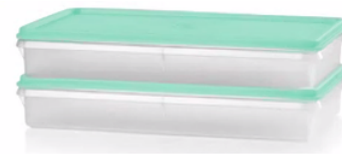

Set of four 1.75-cup containers.
Cosy Rosy, Summer Juice, Mint Ice Cream, Aquamarine
\$20

Square Round Medium Containers

Set of two 3.5-cup containers.
Aquamarine
\$12

Ultimate Silicone Stand-Up Bag Set

Set includes one each Ultimate Silicone Stand-Up Bag in the following sizes:
X-Large 12¾ cups, Large 7½ cups, Medium 4 cups, Small 2¾ cups
\$85 value. **SALE \$65**

Ultimate Silicone Slim Bag Set

1 ¼-cup Slim Mini (6.7" x 4.5")
1 Qt. Slim Medium (7.36" x 7.24") and
1¾ Qt. Slim Large (9.4" x 9.25")
\$36 value. **SALE \$29**

Snack-Stor® Jr. Containers

Store 1lb. of bacon, sliced deli meats and cheeses, and so much more! Includes two 10¾ x 6¼ x 1½" containers with seals.
Mint Ice Cream
\$30

Snack-Stor® Slim Set of 3

Store deli meats in separate containers, then set out for an easy buffet. Set of three with seals.
2½ cup. 9.5x 5.6 x 1.7"
Cosy Rosy
\$24

Price Drops!
Available While Supplies Last