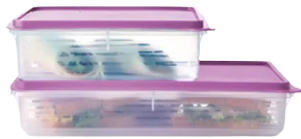

8.5-cup container with lid and lift-up strainer for easy access to pickles, carrots, peppers, or other small foods. \$21

Season-Serve® Container

Built-in grids on base and lid help provide complete marinade coverage on meat, fish, and veggies. 12½ x 10½ x 4½" \$27

Jel-Ring® Mold

Removable center and top lids make unmolding a cinch. 5¼ cup \$15

Round Cake Taker

Safely transport and serve all your favorite cakes or pastries up to 11"/28 cm in diameter and 5.5"/14 cm tall. Flip base for divided serving dish. Includes cover with handle. Wild Mulberry \$48

Rectangular Cake Taker

Holds up to a 9 x 13" layered cake. Flip the base to hold up to 18 cupcakes or muffins. Includes cover with handle. Wild Mulberry \$60

Round Container

Freeze, store, and take 11" pies and cakes, or up to 12 muffins on the go. 3 x 12" diameter. Wild Mulberry \$27